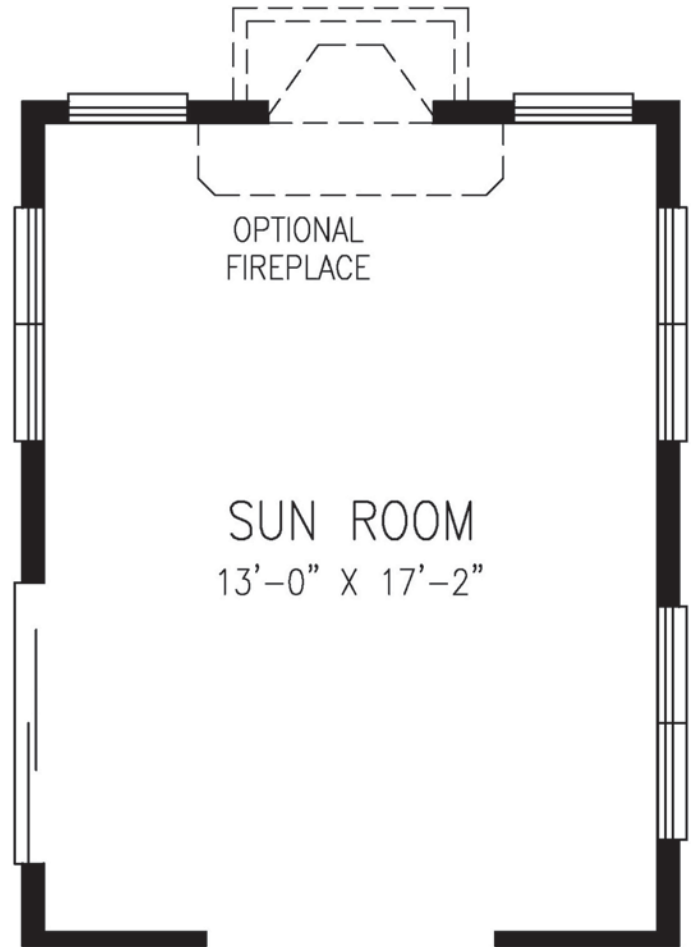

Sun Room Design B

Artist rendering may contain optional features.

OPTIONAL
FIREPLACE

SUN ROOM
13'-0" X 17'-2"

Sun Room

ROOM SIZE

252 Sq. Ft.

Depth: 18'

Length: 14'