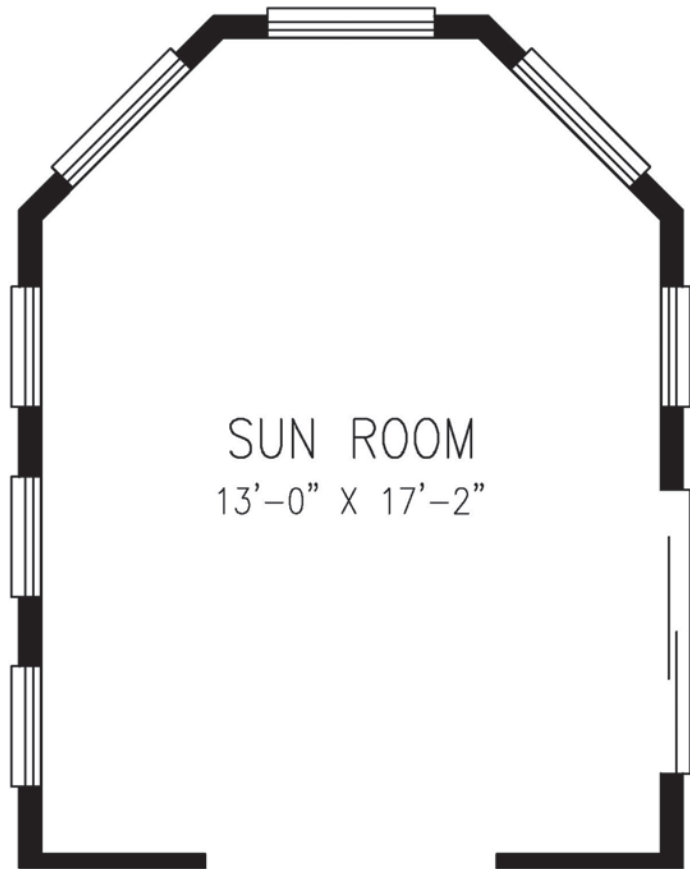

# Sun Room Design A

Sun Room

*Artist rendering may contain optional features.*

**ROOM SIZE**  
236 Sq. Ft.  
Depth: 18'  
Length: 14'