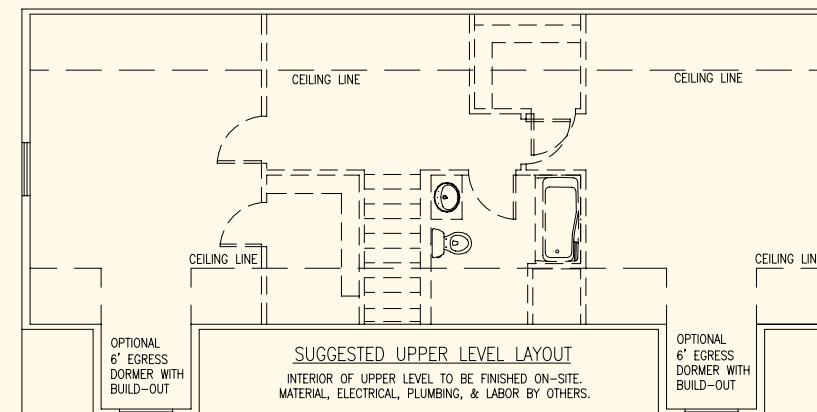

## Brekenridge

- Bedrooms - 2
- Baths - 2
- Living Area  
1288 SQ. FT.
- Depth - 28'
- Length - 46'

Artist's rendering may contain optional items

FIRST FLOOR PLAN

SECOND FLOOR PLAN