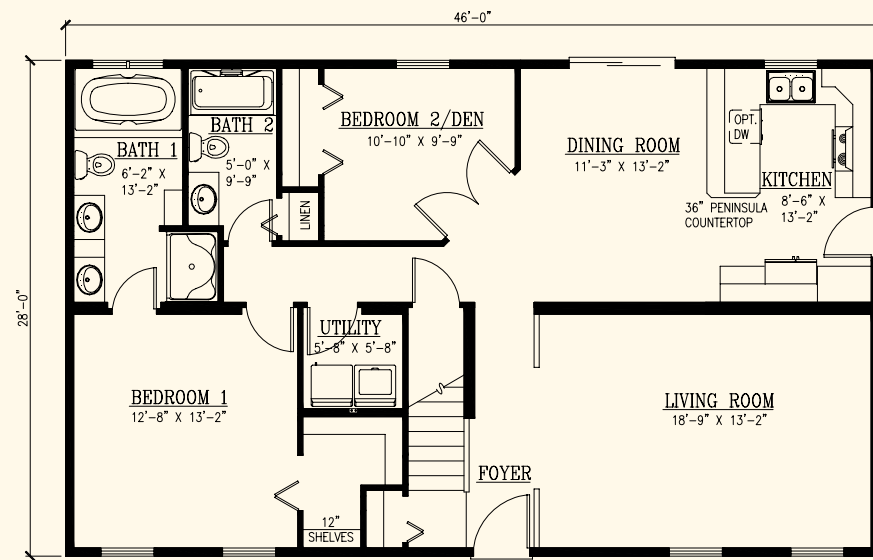

## Brekenridge

- Bedrooms - 2
- Baths - 2
- Living Area  
1288 SQ. FT.
- Depth - 28'
- Length - 46'

Artist's rendering may contain optional items

FIRST FLOOR PLAN

SECOND FLOOR PLAN